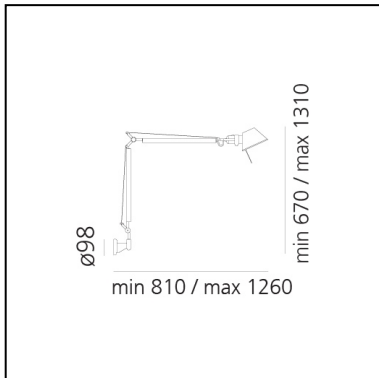

## LUMINAIRE \*

- Watt: **10,5W**
- Voltage: **220V-240V**
- Delivered lumen output: **615lm**
- Efficiency: **58%**
- Efficacy: **61.49lm/W**
- CRI: **80**

\* Photometric data may vary depending on the source installed. Light measurements are provided in relative form and technical lighting calculations may be updated according to the effective source used.

## DIMENSIONS

- Length: **810 mm**
- Height: **670 mm**
- Max Extension Height: **1310 mm**
- Max Extension Length: **1260 mm**